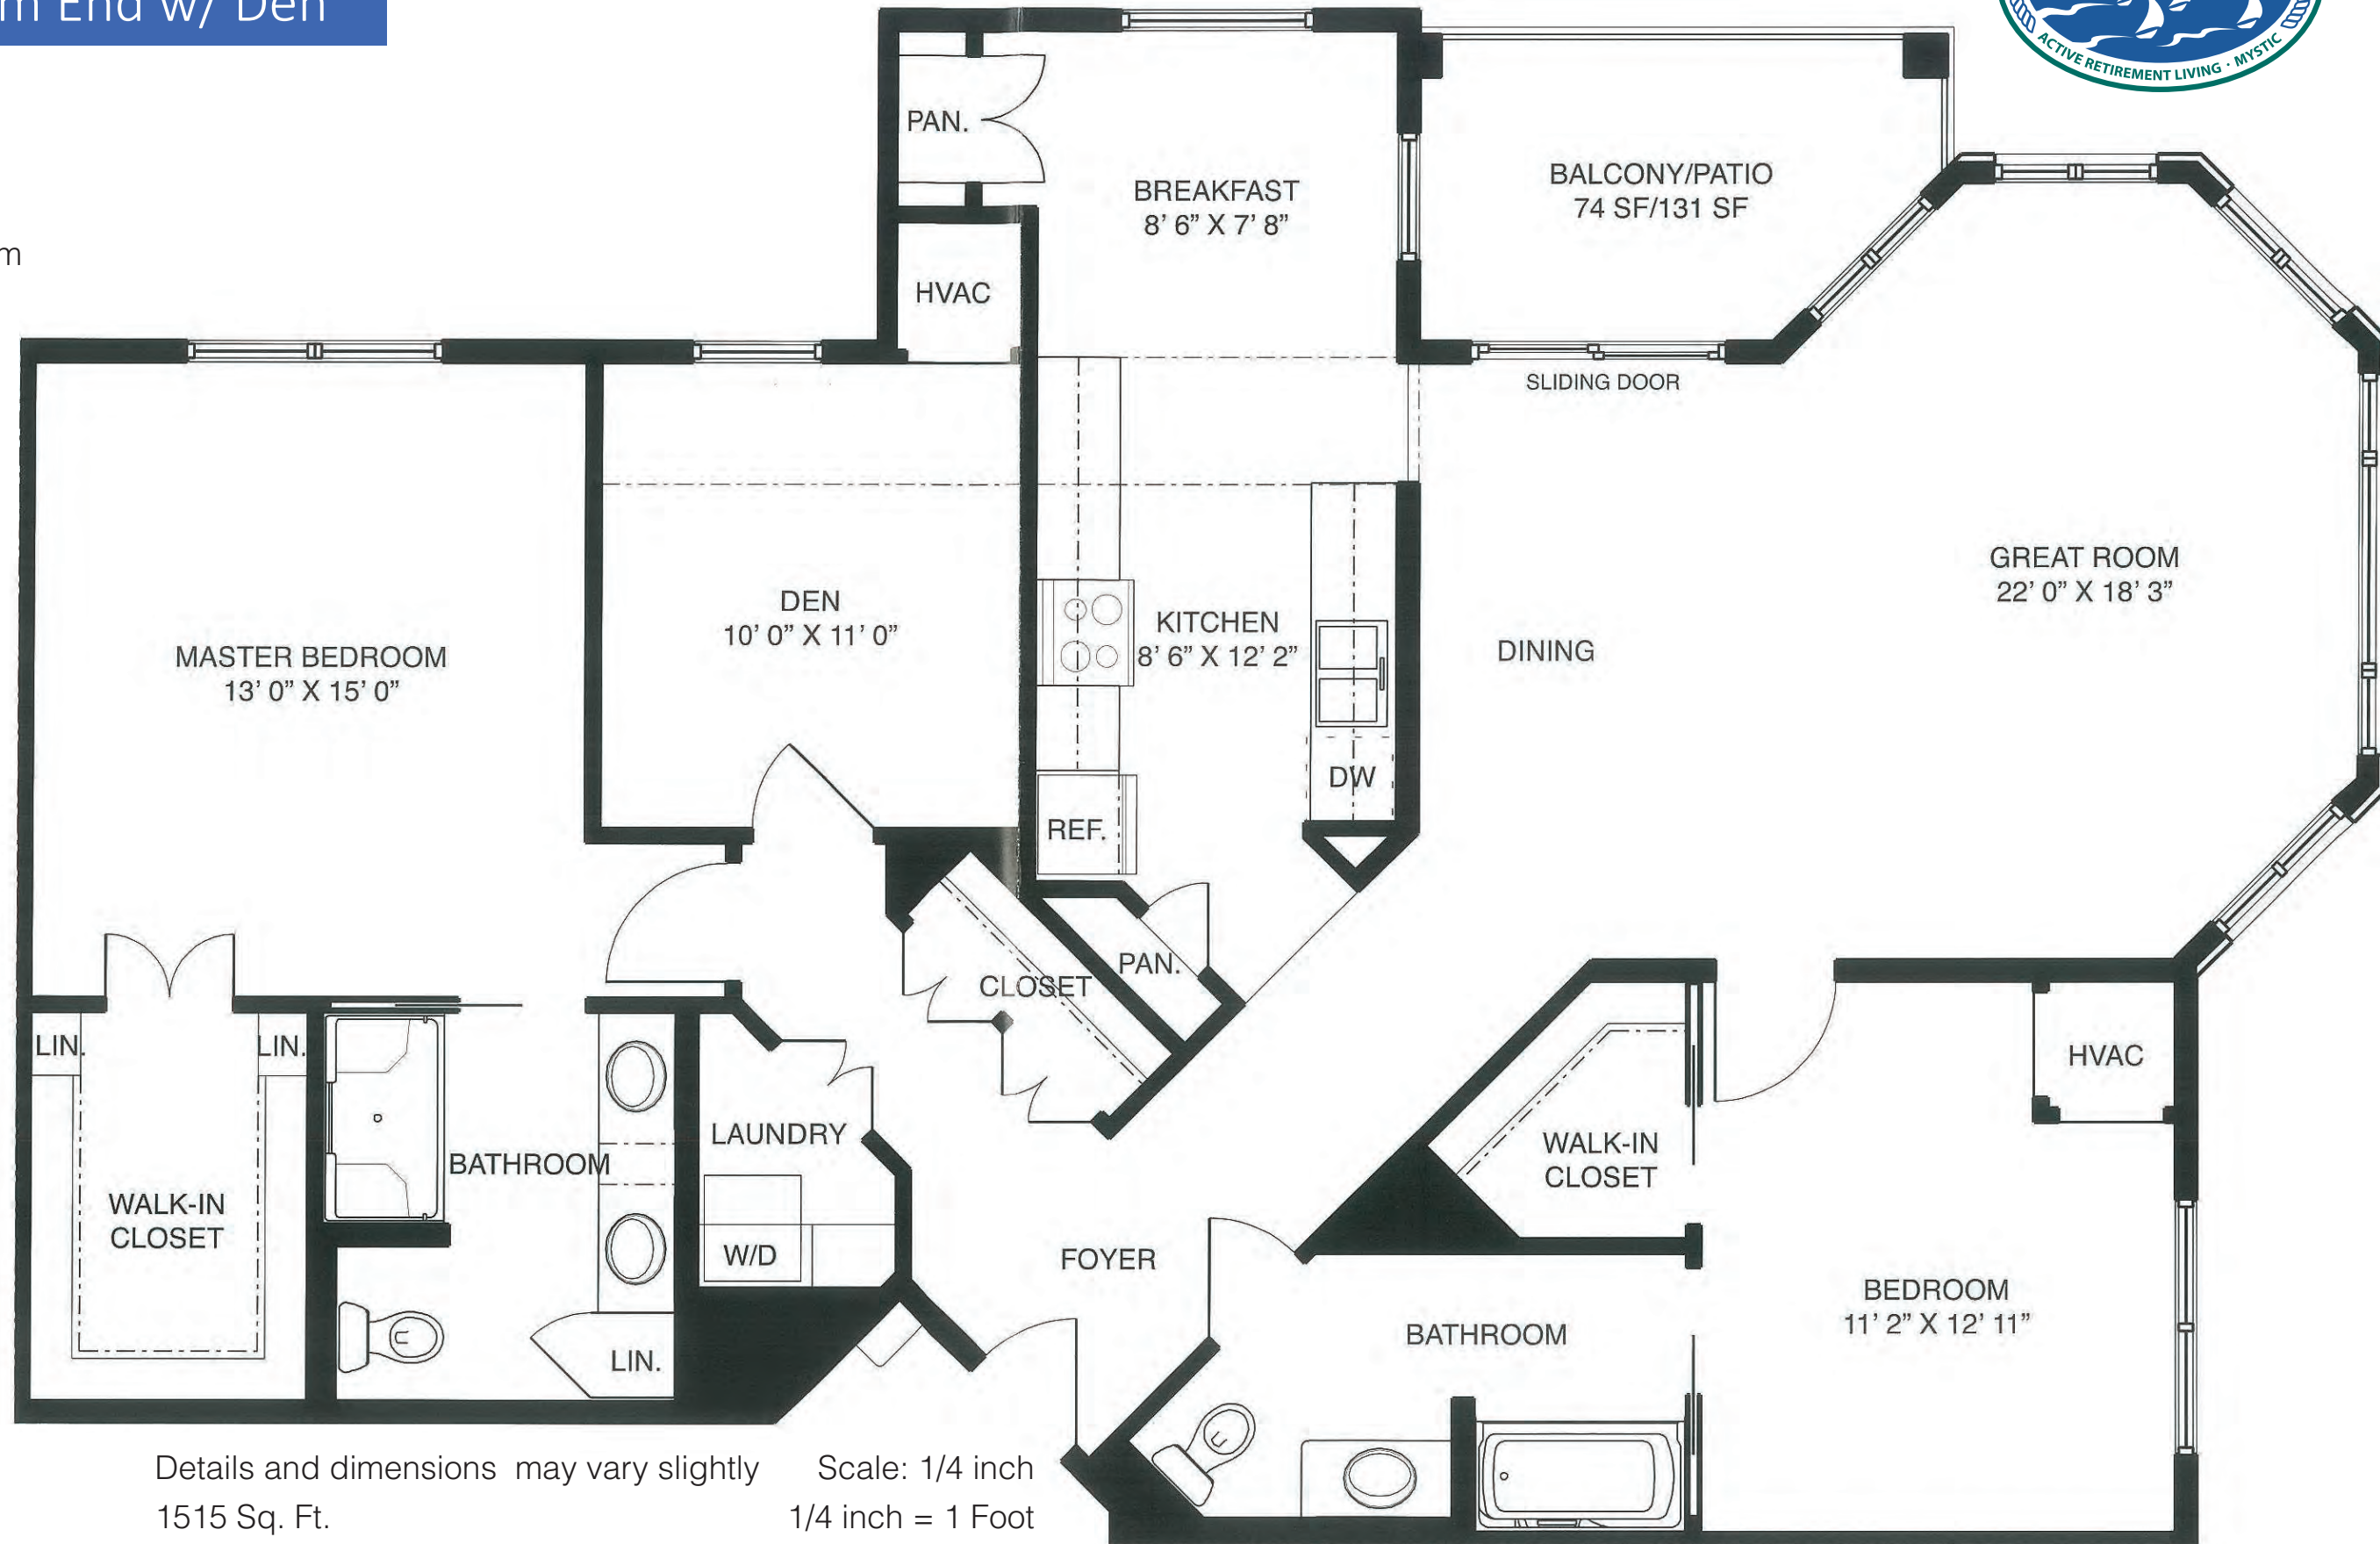

## Two Bedroom End w/ Den

186 Jerry Browne Road  
Mystic, CT 06355  
(860) 572-4494  
www.StoneRidgeLCS.com

Details and dimensions may vary slightly  
1515 Sq. Ft.

Scale: 1/4 inch  
1/4 inch = 1 Foot

Managed by Life Care Services®