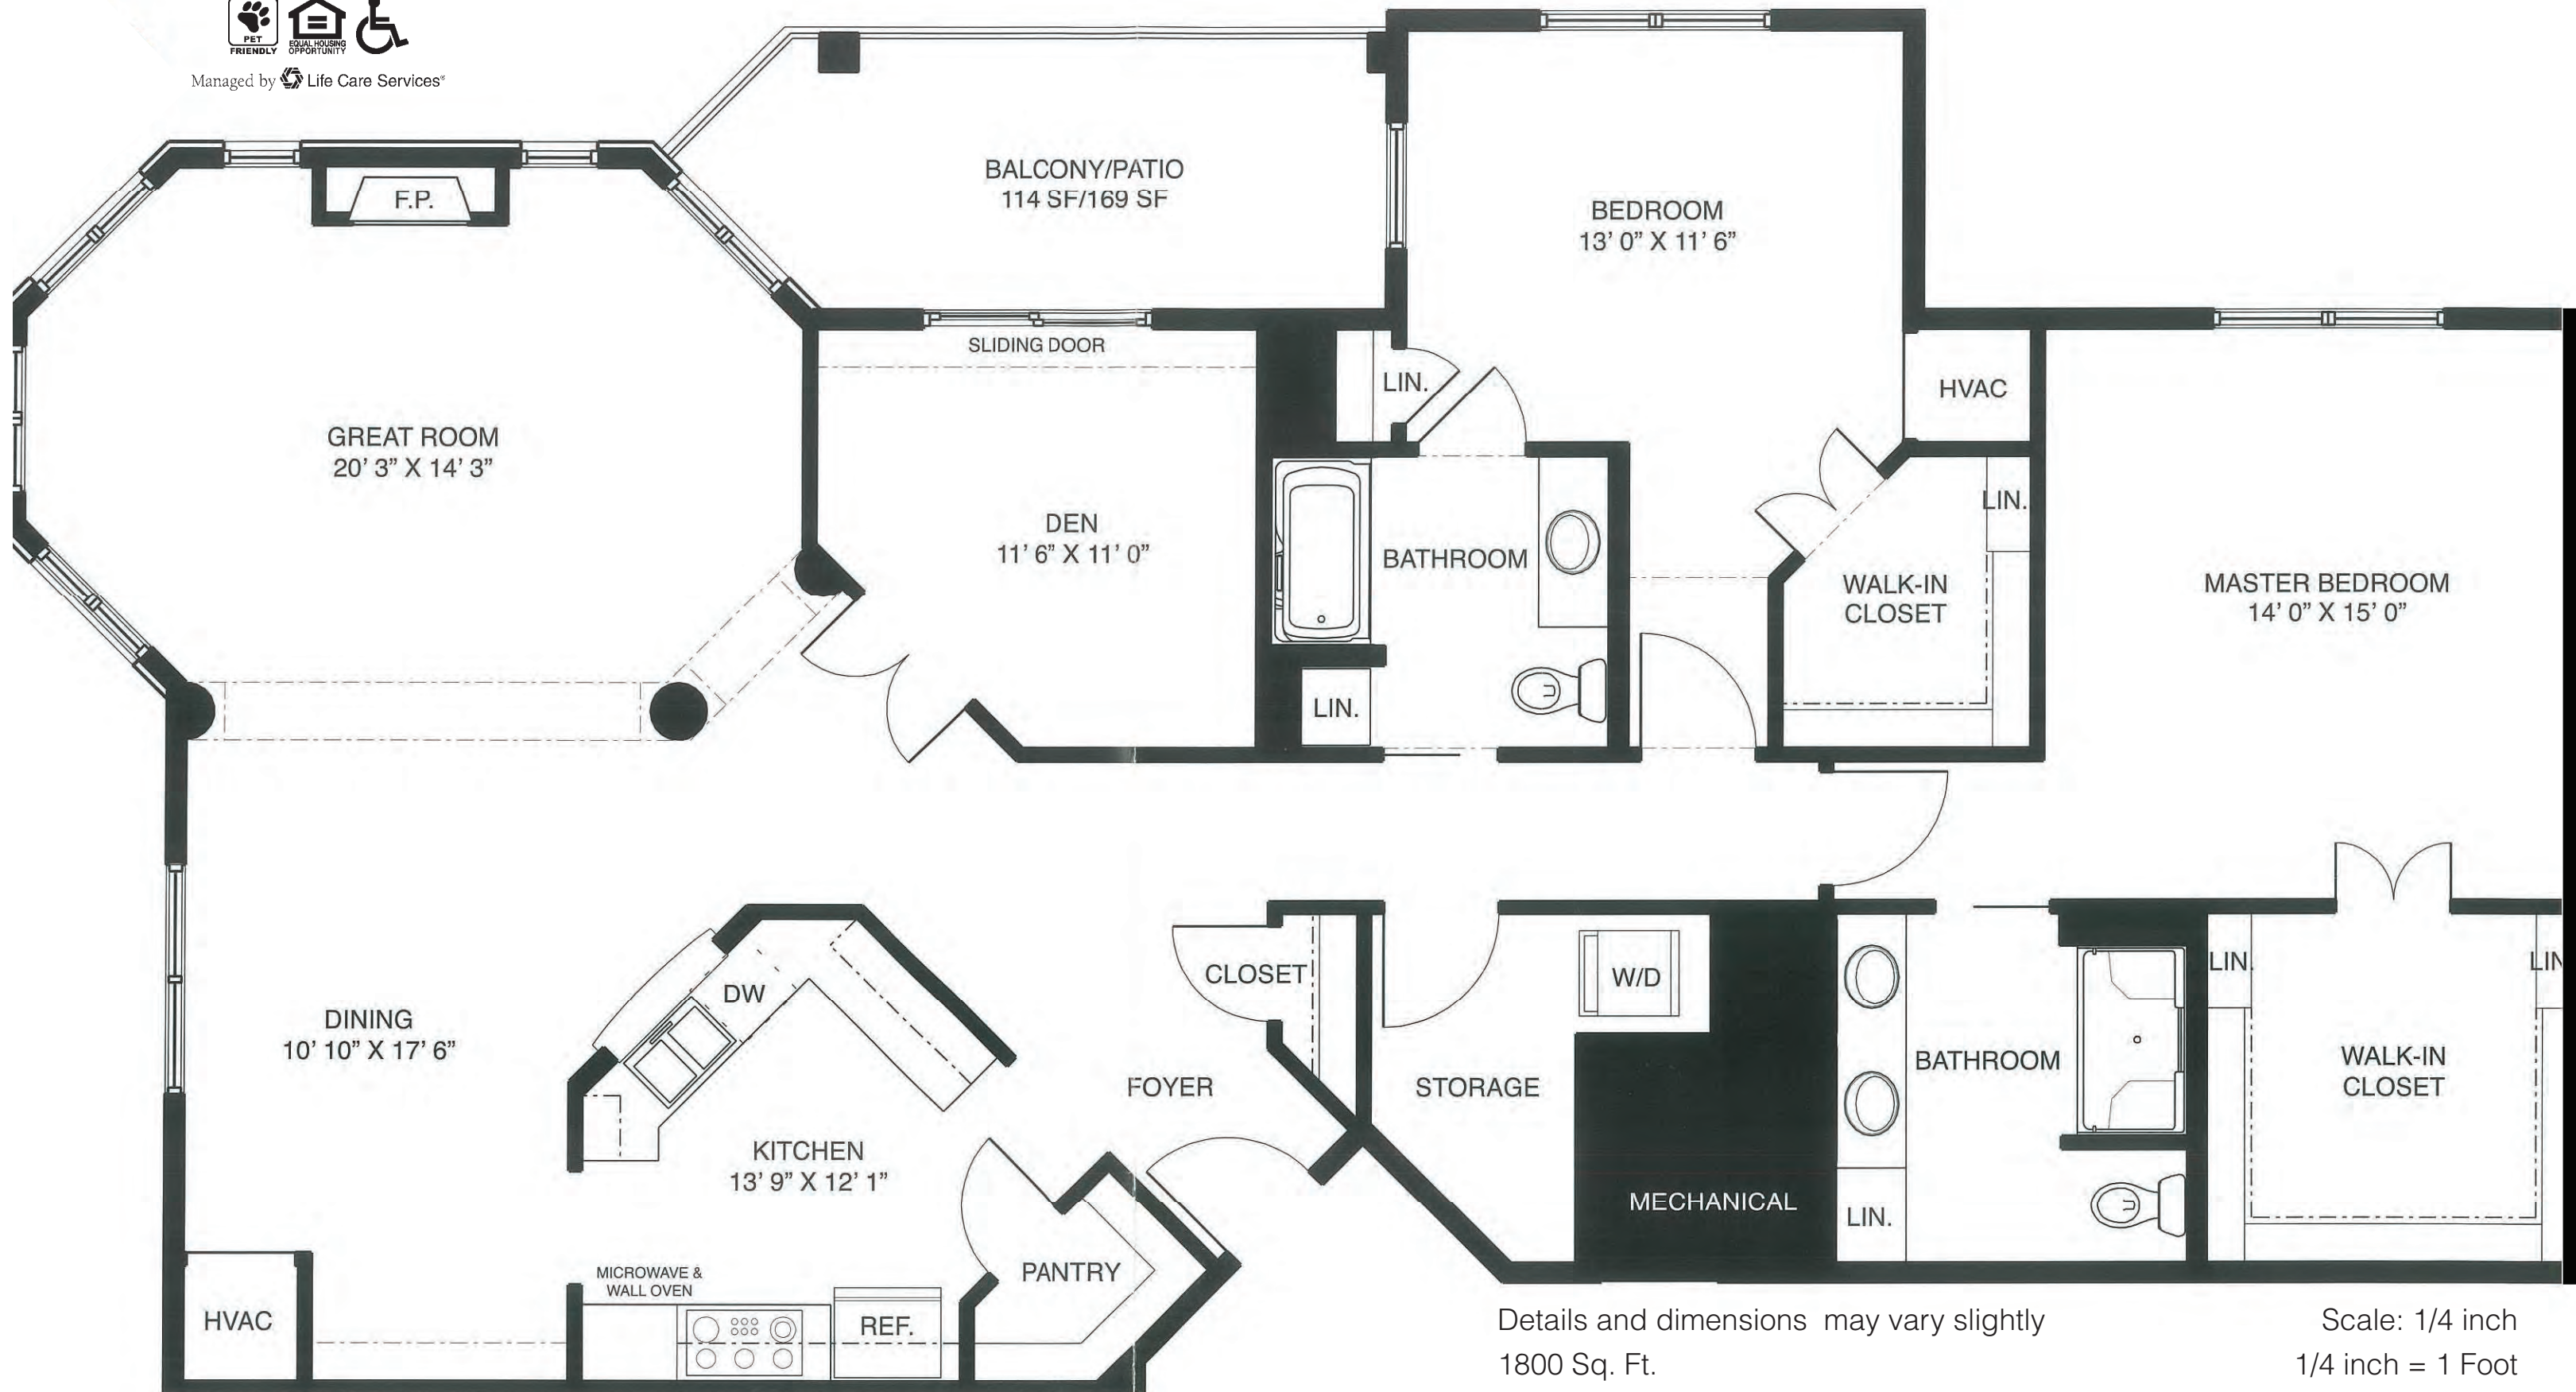

186 Jerry Browne Road
Mystic, CT 06355
(860) 572-4494
www.StoneRidgeLCS.com

Eagle

Two Bedroom End w/ Den Deluxe

Managed by Life Care Services®

Details and dimensions may vary slightly
1800 Sq. Ft.

Scale: 1/4 inch
1/4 inch = 1 Foot