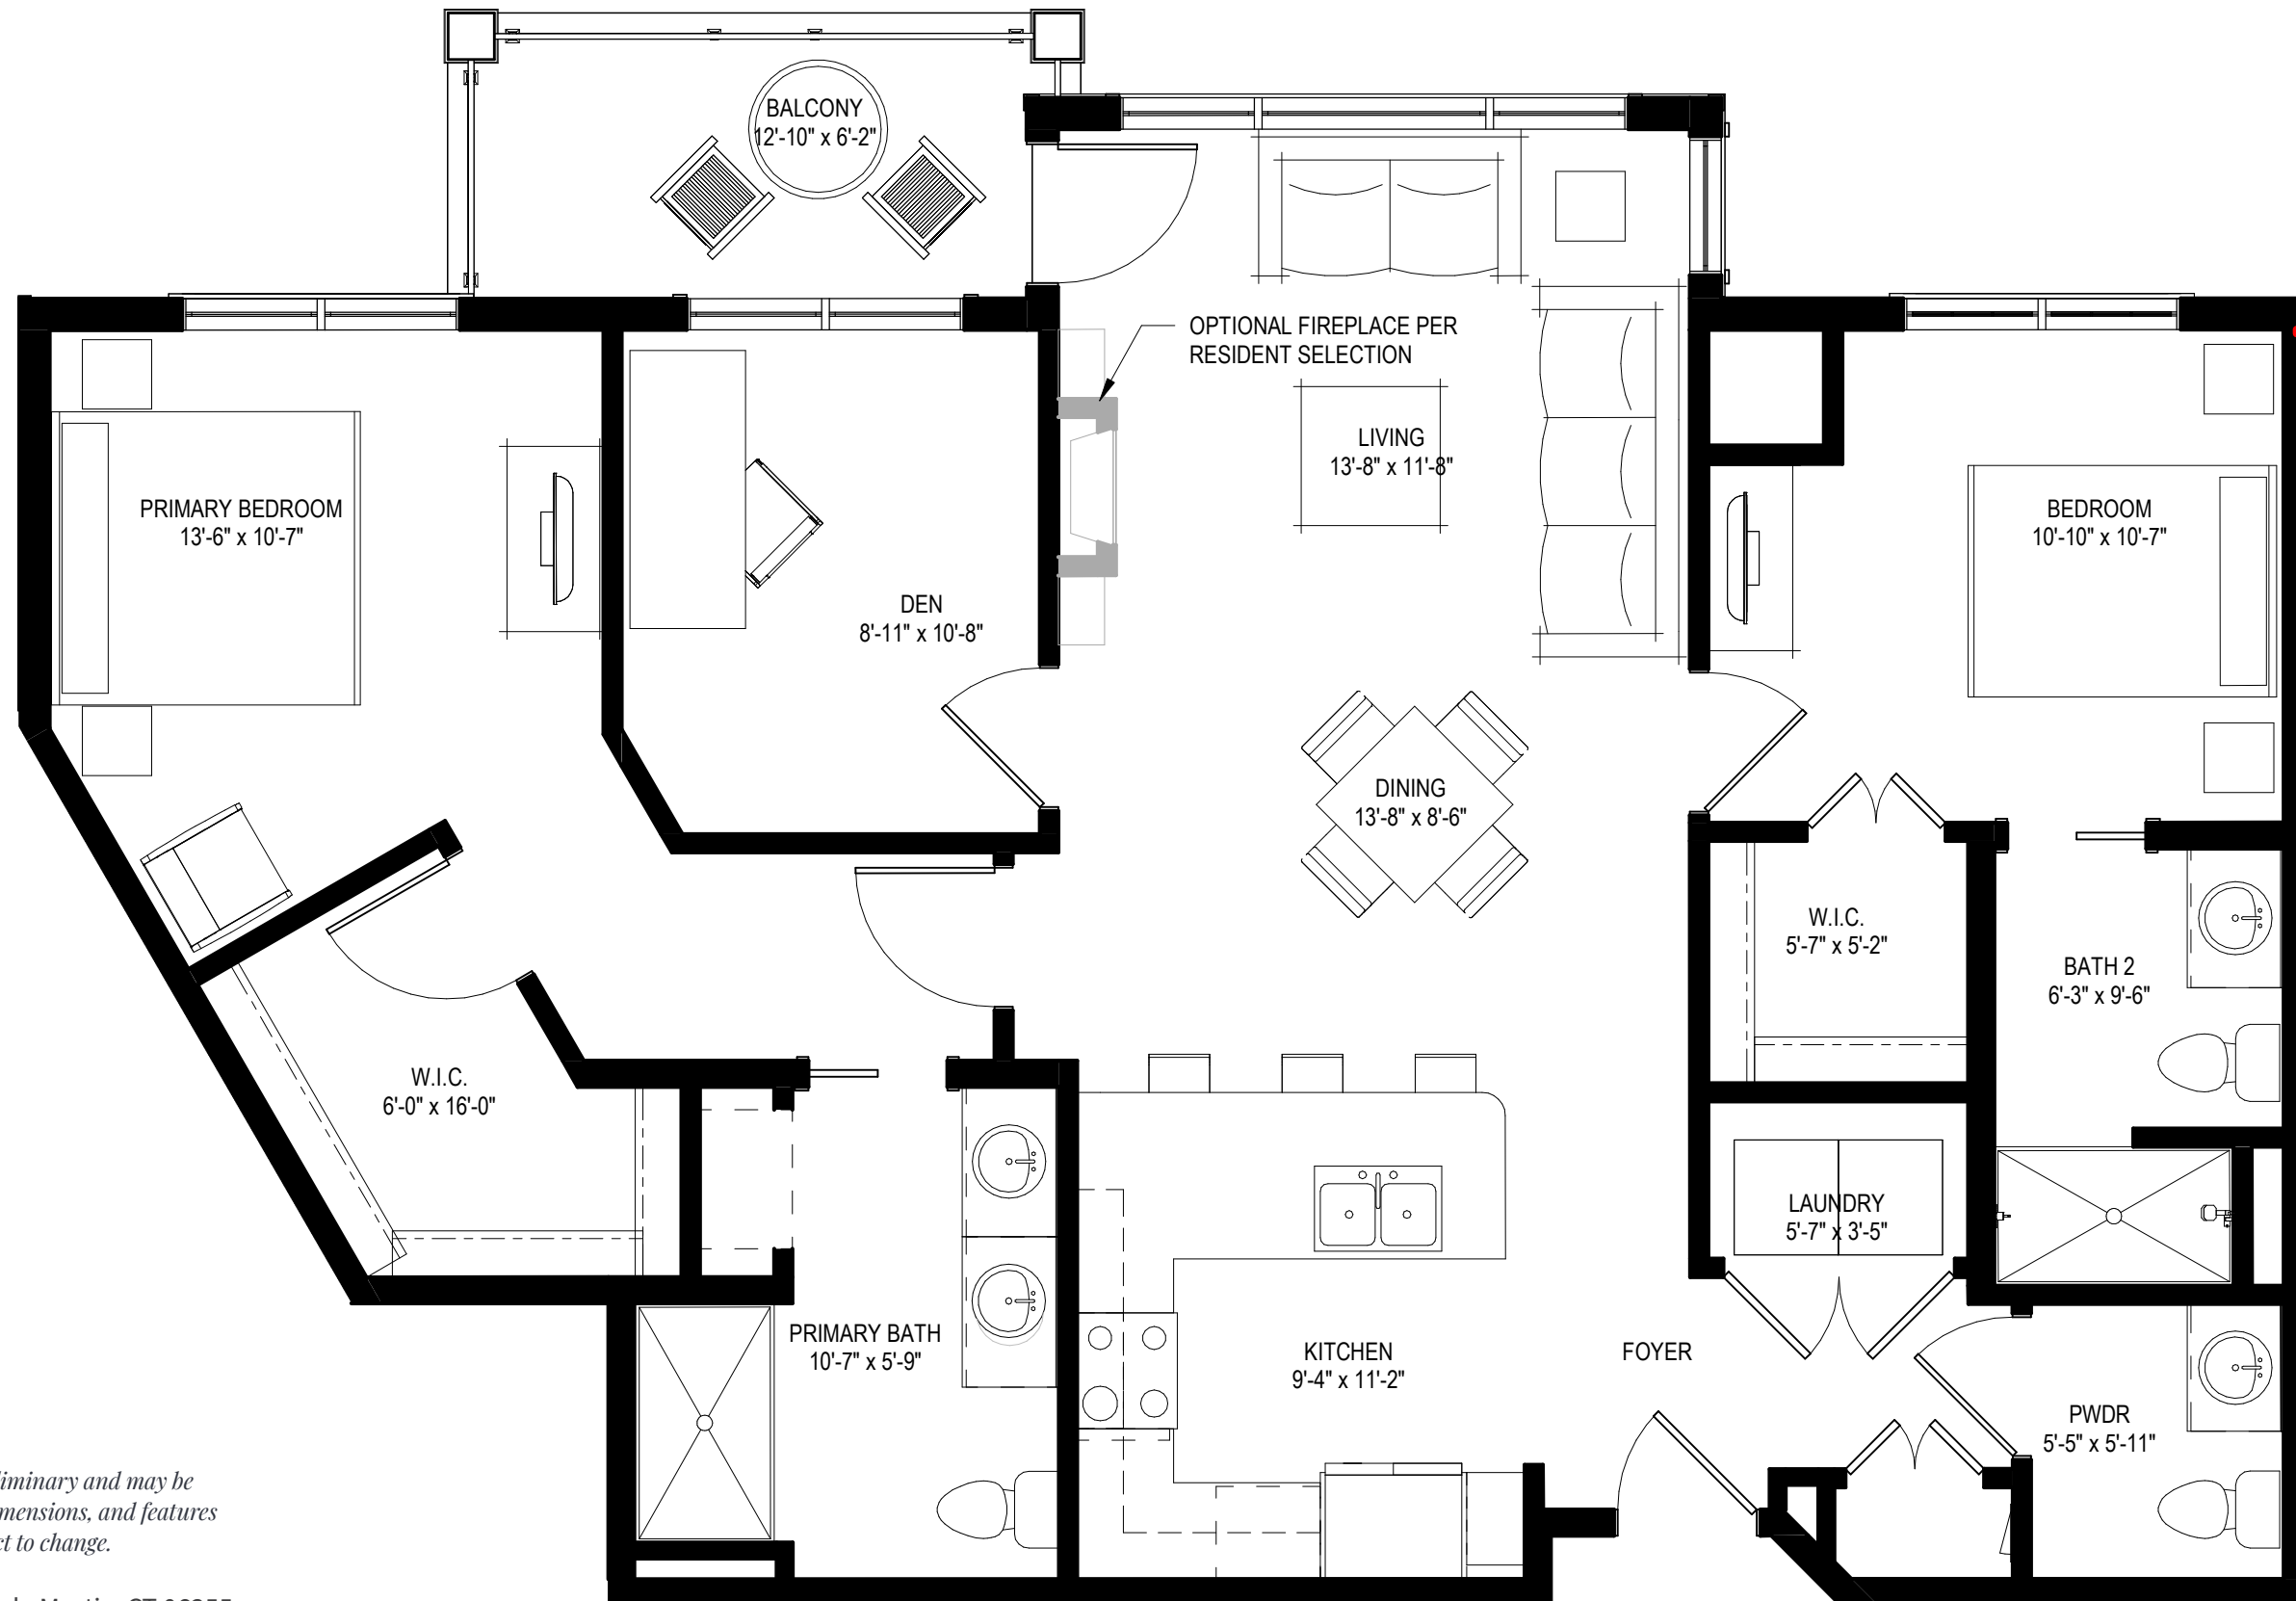

Olmsted II

Two Bedroom Den (MOD) • 1,270 Sq. Ft. • Independent Living

Floor plans shown are preliminary and may be modified. Final layouts, dimensions, and features may vary. Pricing is subject to change.

186 Jerry Browne Road • Mystic, CT 06355
StoneRidgeLCS.com

1/4" = 1'0"

Managed by