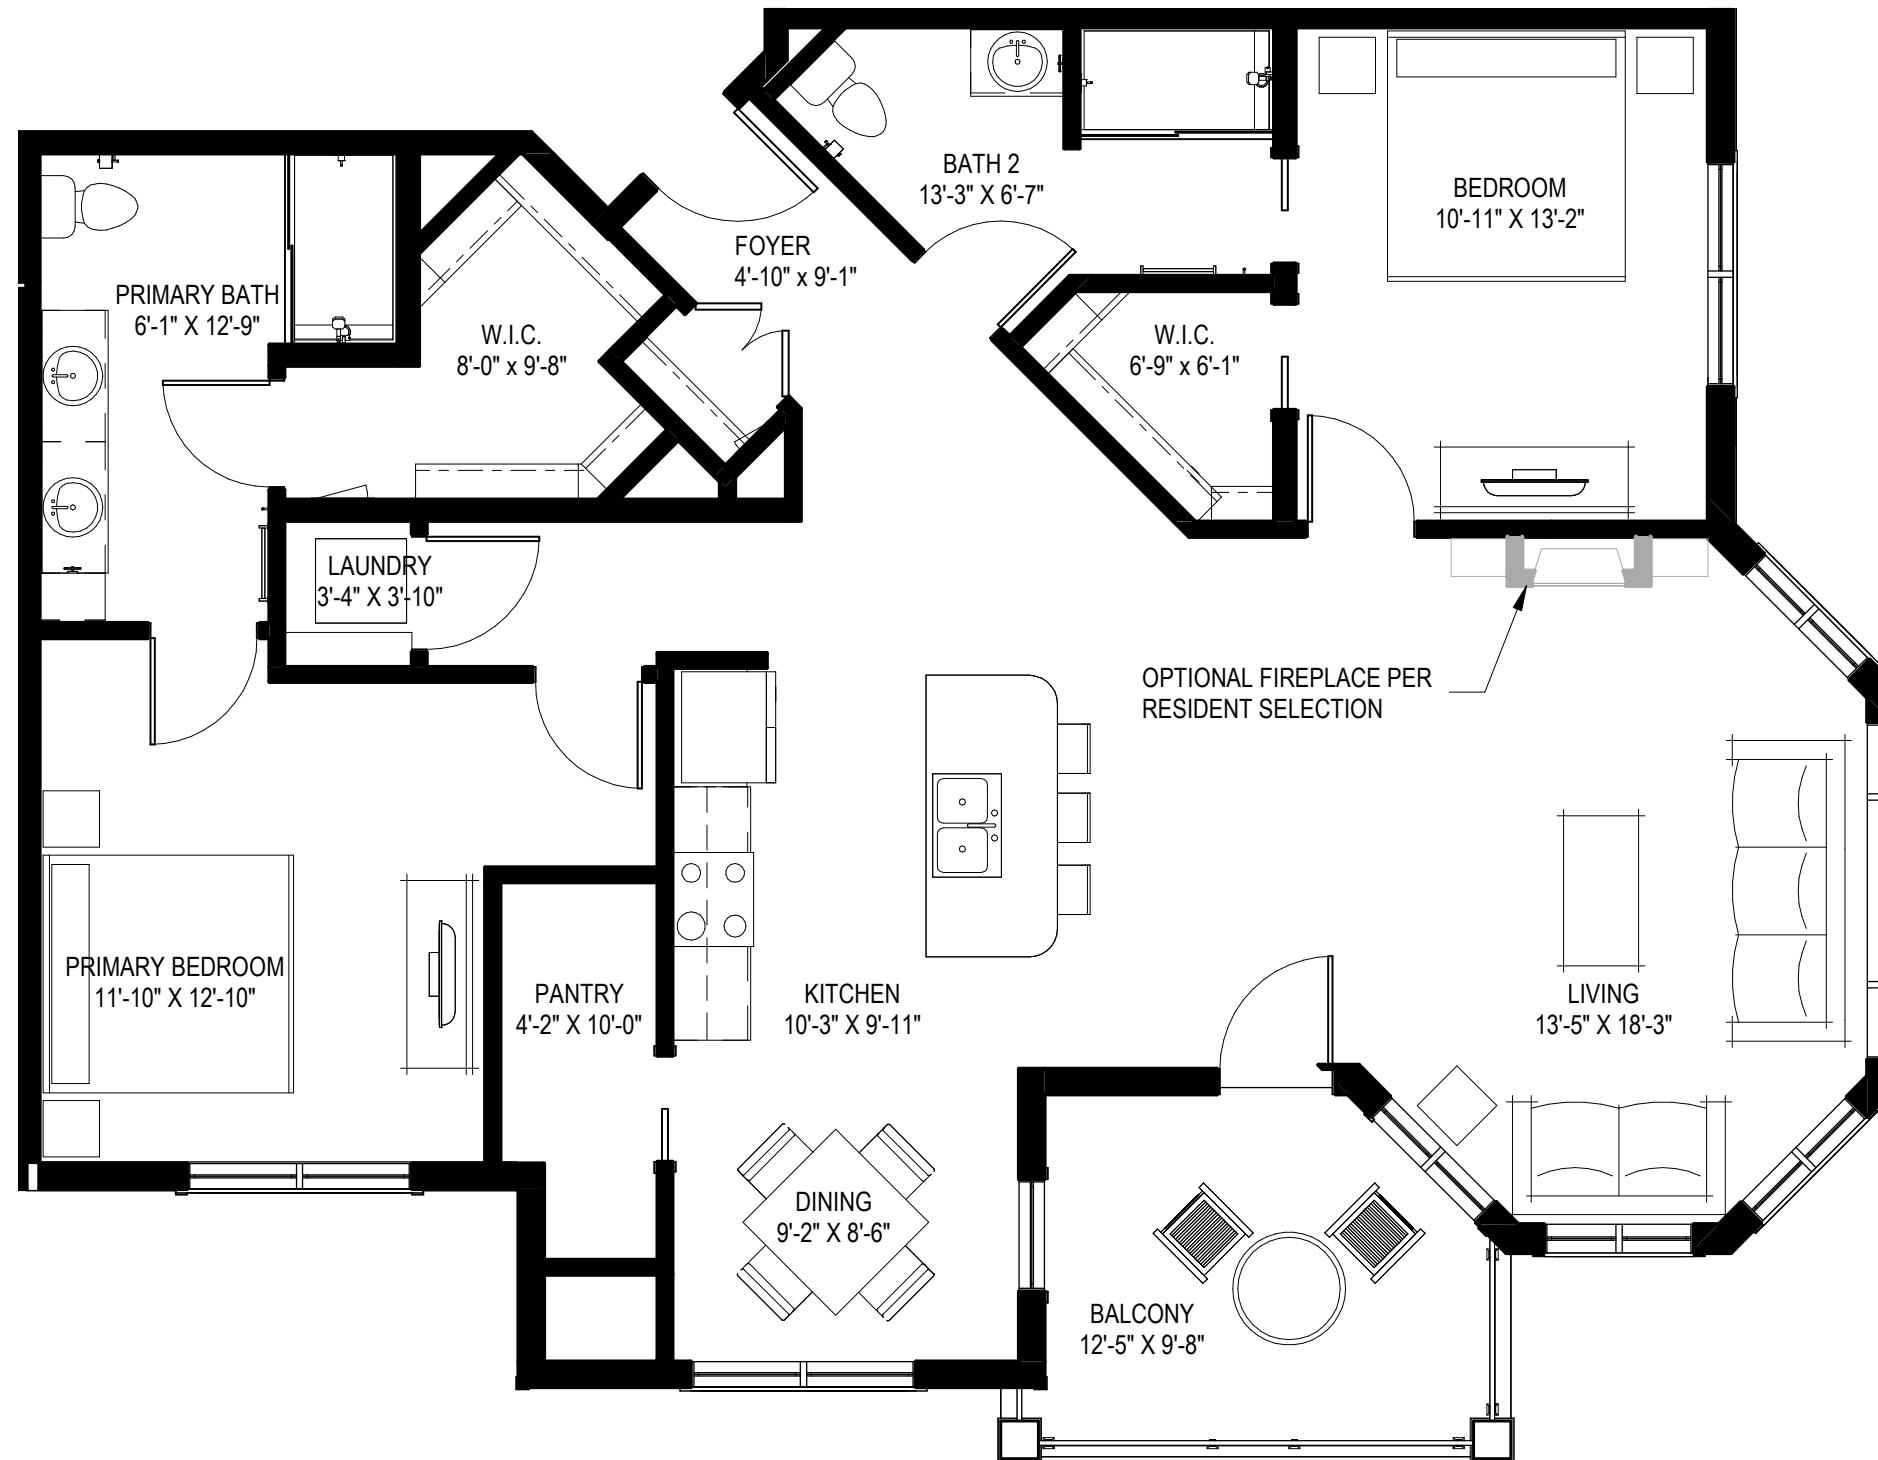

Whitney

Two Bedroom (End) • 1,415 Sq. Ft. • Independent Living

Floor plans shown are preliminary and may be modified. Final layouts, dimensions, and features may vary. Pricing is subject to change.