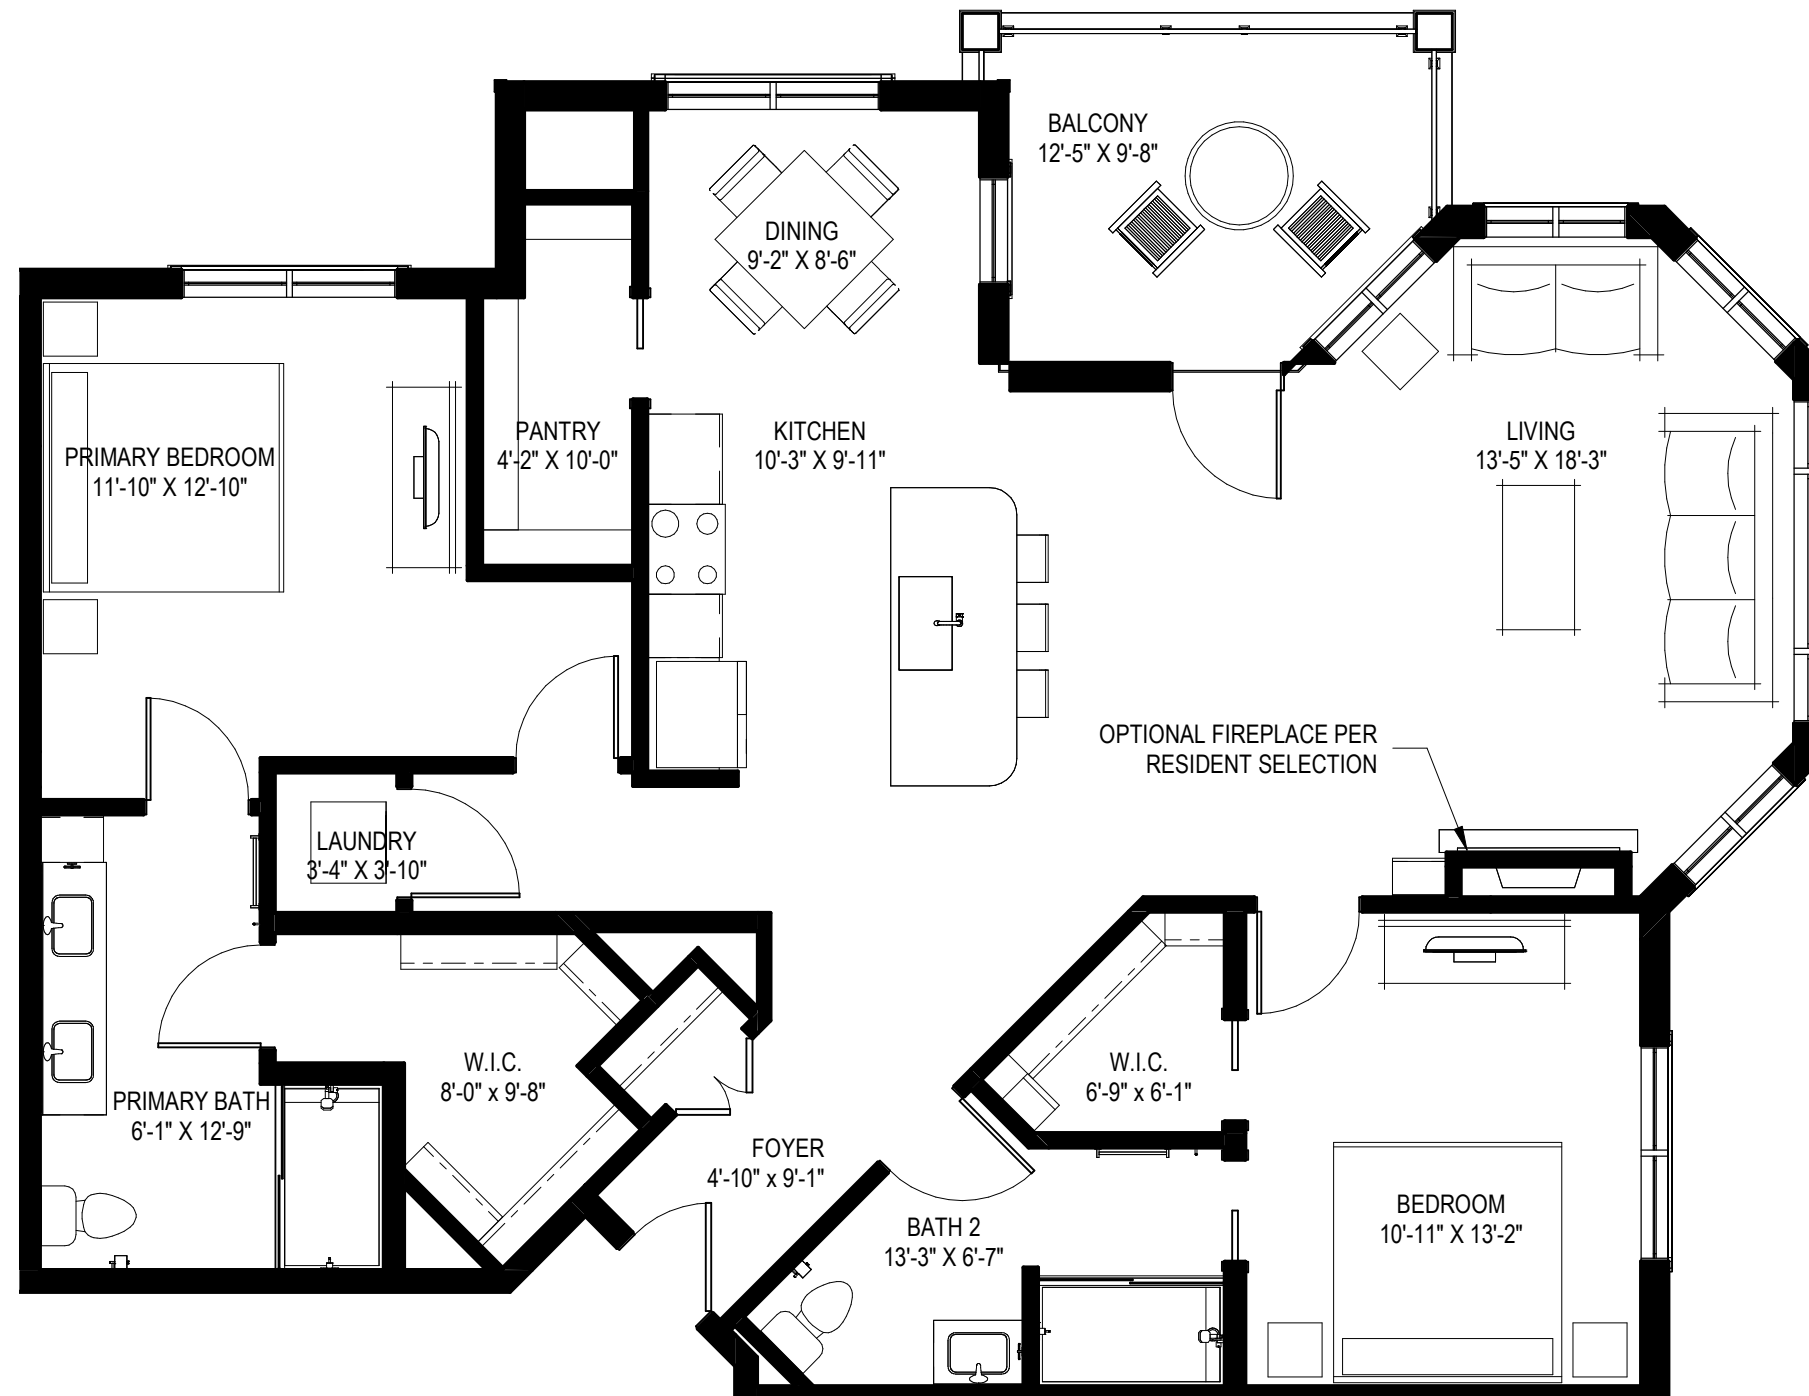

Whitney

Two Bedroom (End) REV • 1,415 Sq. Ft. • Independent Living

Floor plans shown are preliminary and may be modified. Final layouts, dimensions, and features may vary. Pricing is subject to change.