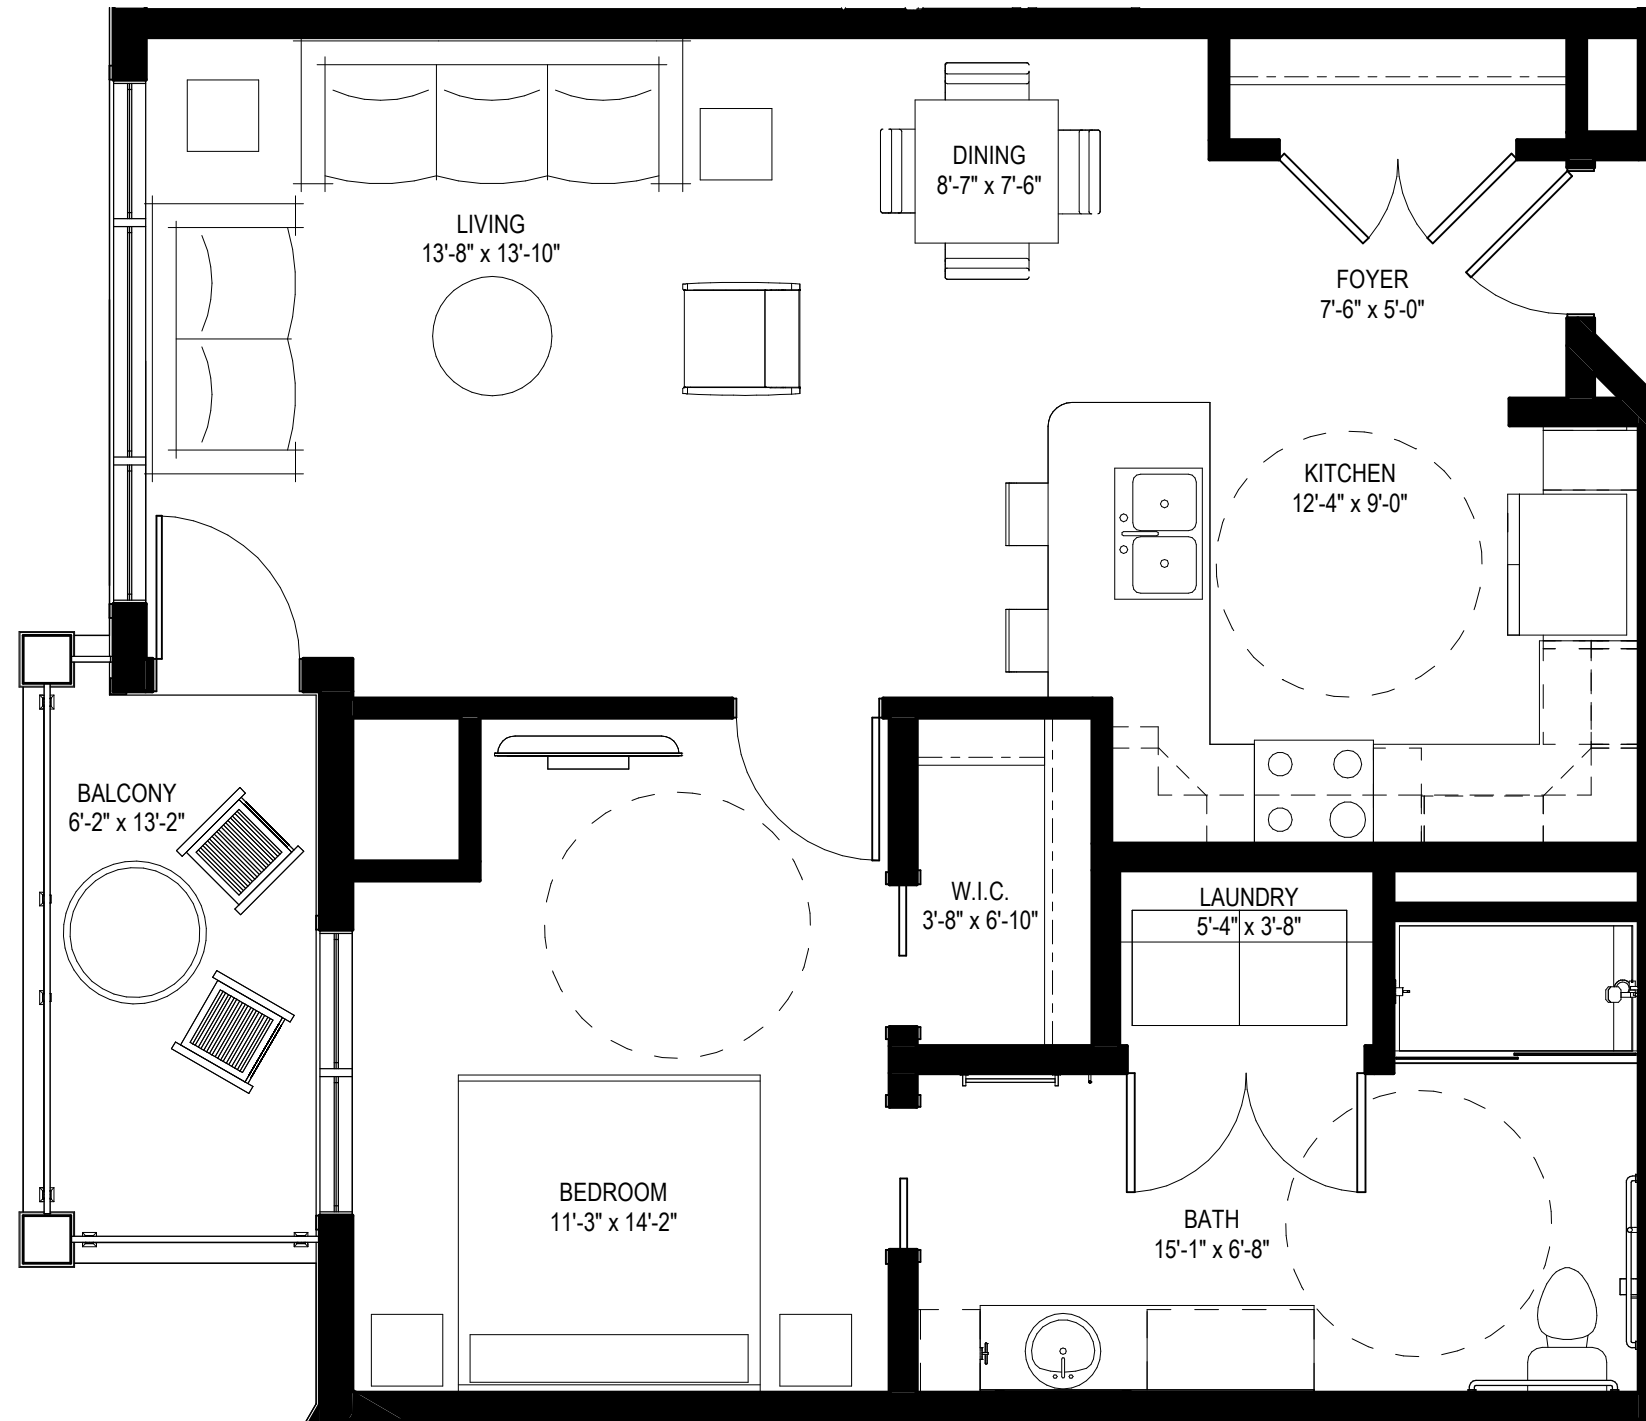

Barnum

One Bedroom Deluxe • 850 Sq. Ft. • Independent Living

Floor plans shown are preliminary and may be modified. Final layouts, dimensions, and features may vary. Pricing is subject to change.

186 Jerry Browne Road • Mystic, CT 06355
StoneRidgeLCS.com

1/4" = 1'0" Managed by LCS