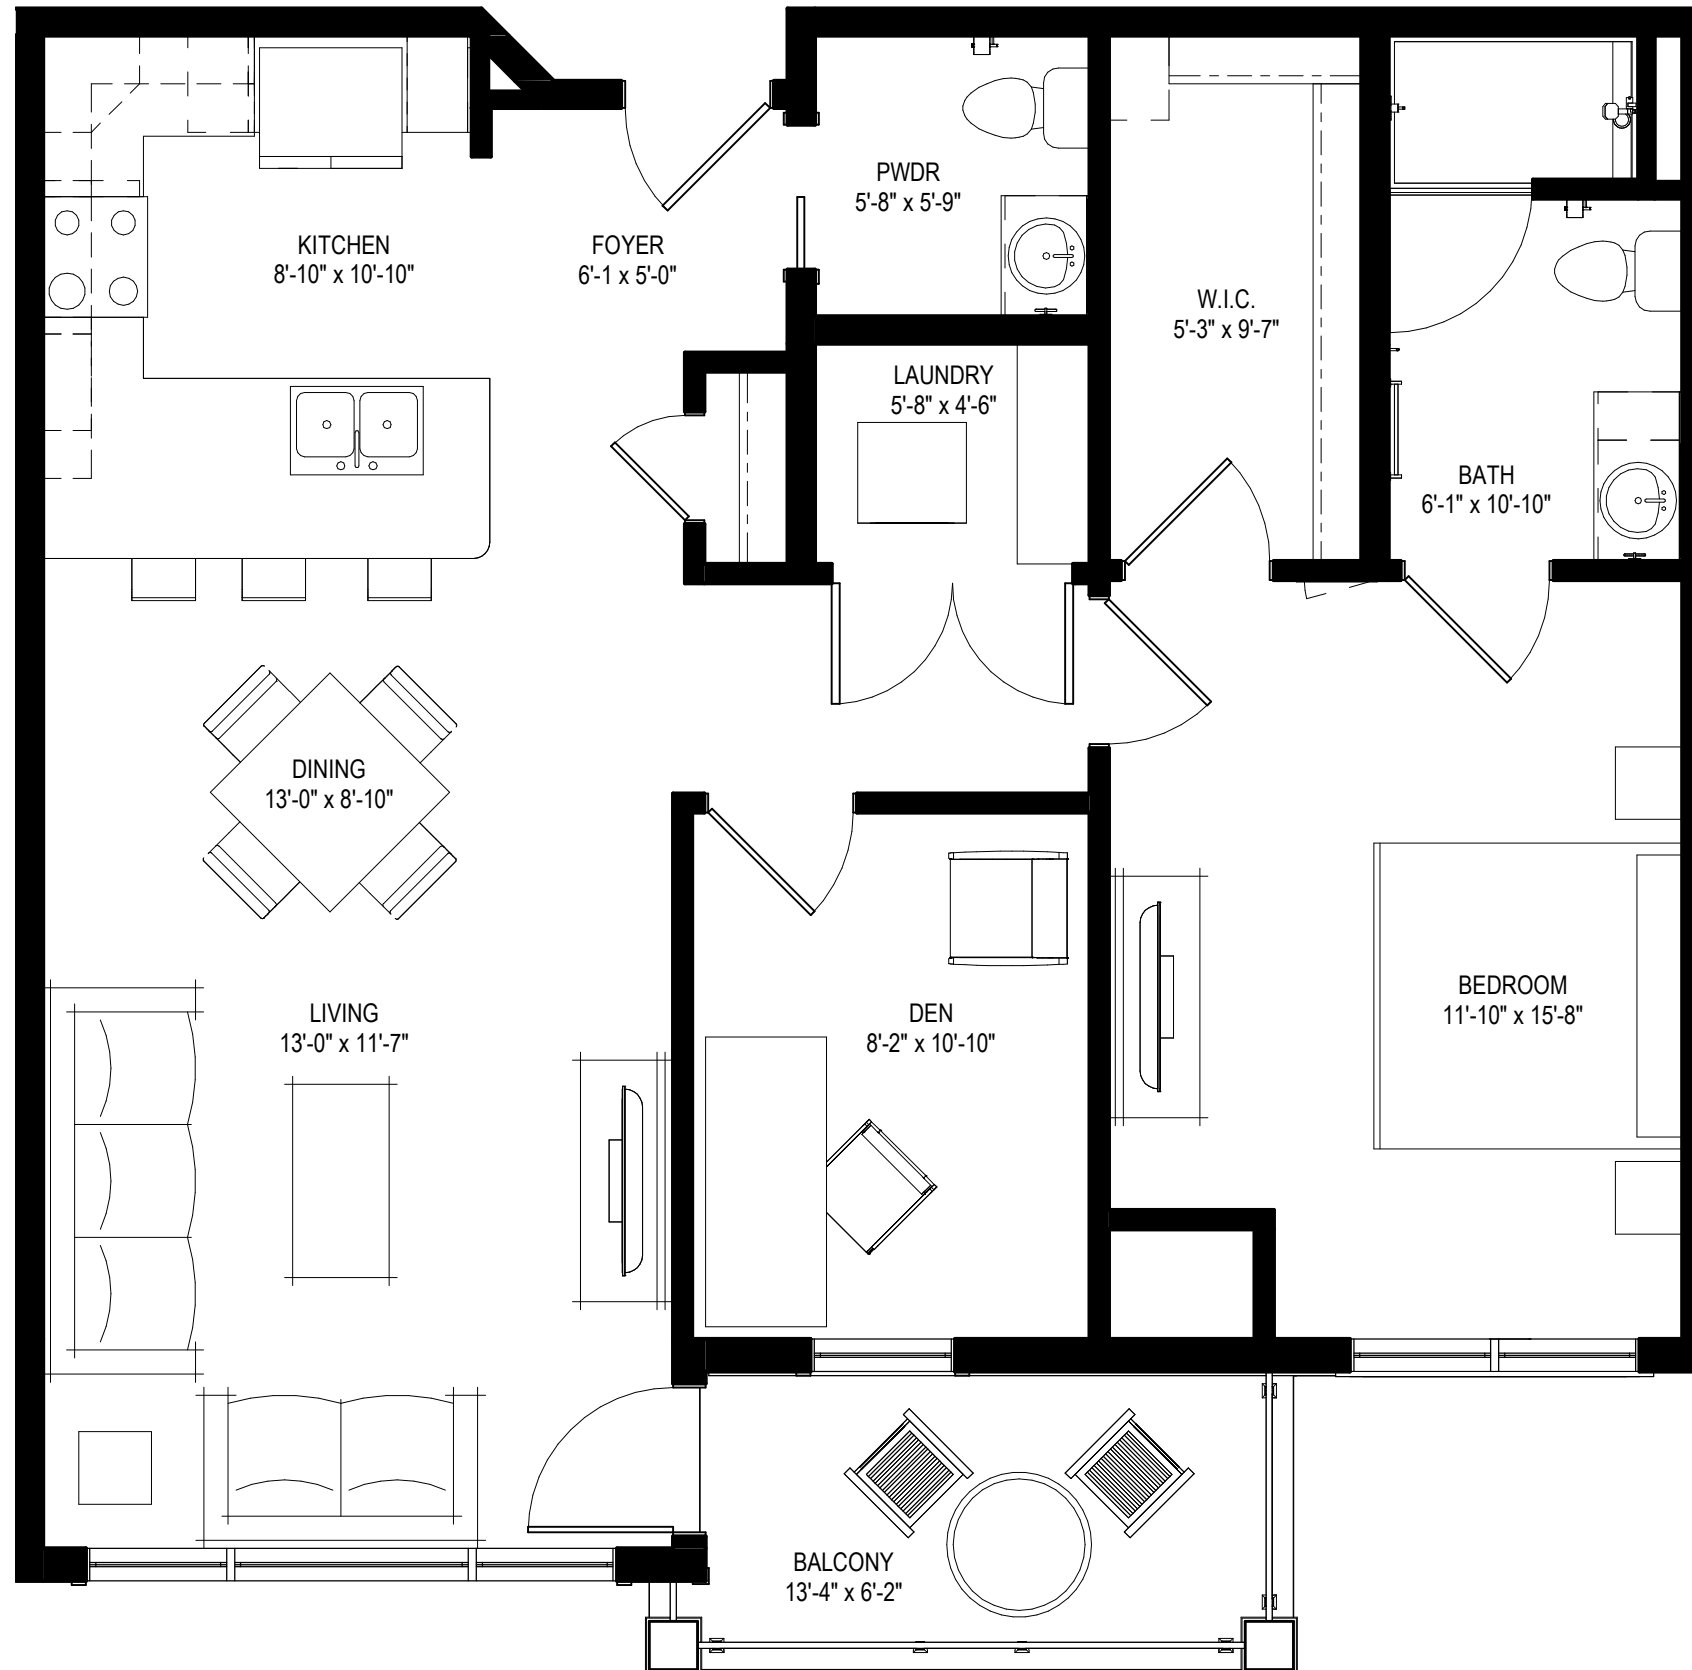

Calder

One Bedroom Den • 1,000 Sq. Ft. • Independent Living

Floor plans shown are preliminary and may be modified. Final layouts, dimensions, and features may vary. Pricing is subject to change.

186 Jerry Browne Road • Mystic, CT 06355
StoneRidgeLCS.com