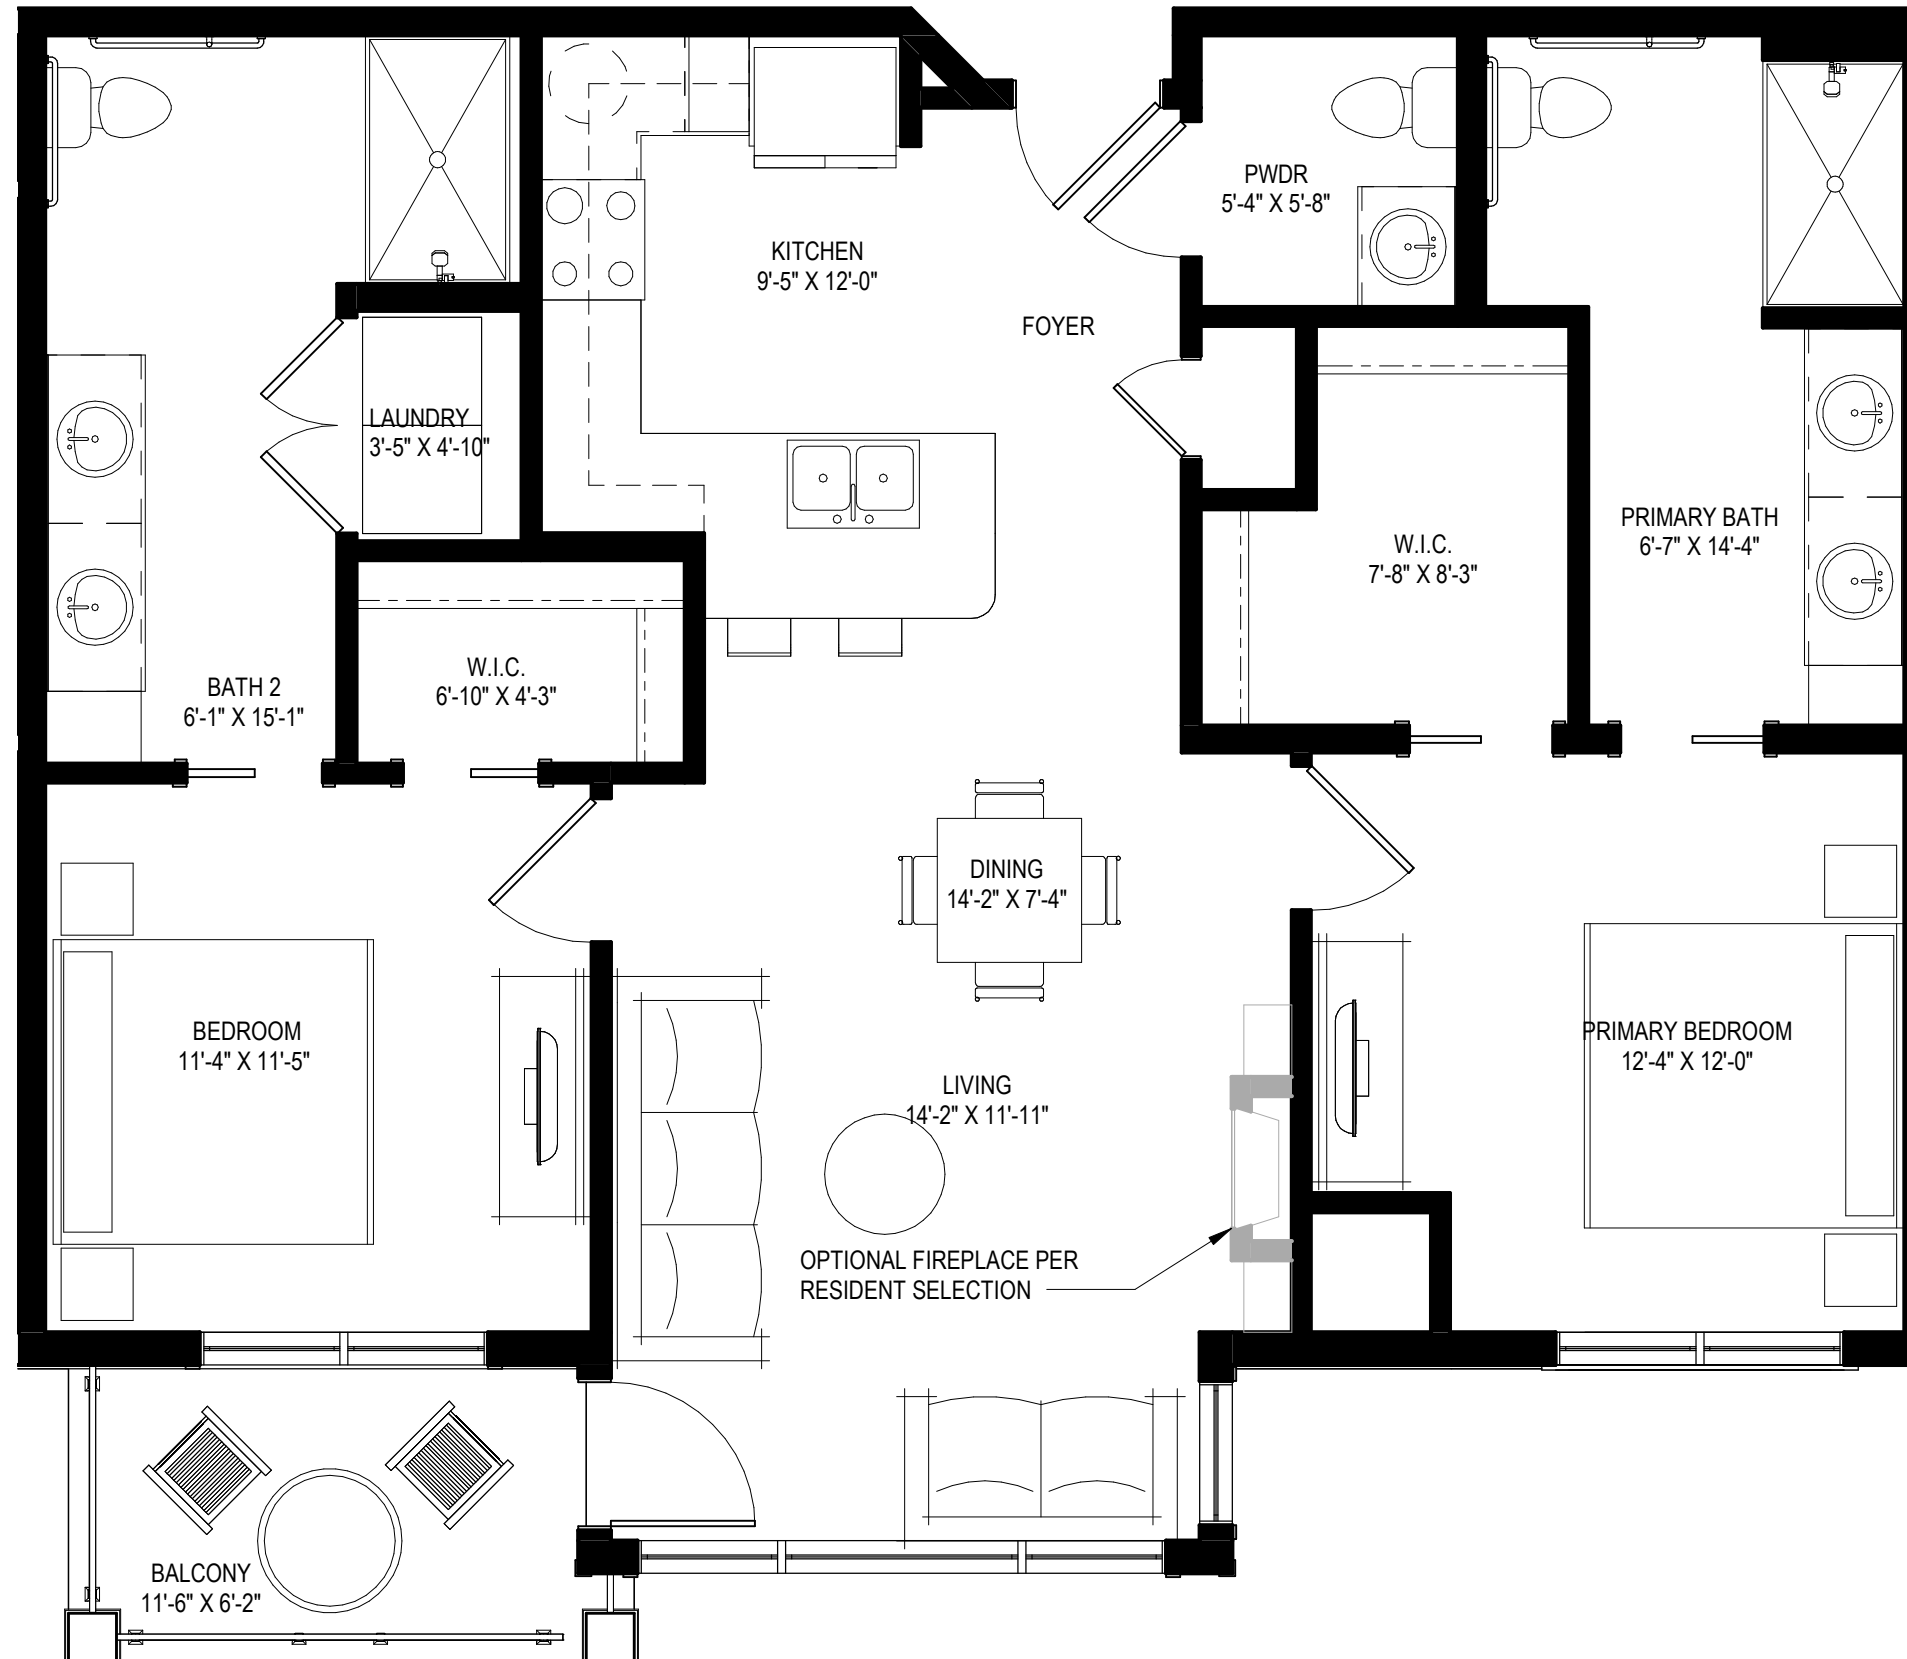

Hamill

Two Bedroom Traditional • 1,130 Sq. Ft. • Independent Living

Floor plans shown are preliminary and may be modified. Final layouts, dimensions, and features may vary. Pricing is subject to change.

186 Jerry Browne Road • Mystic, CT 06355
StoneRidgeLCS.com

1/4" = 1'0"

Managed by