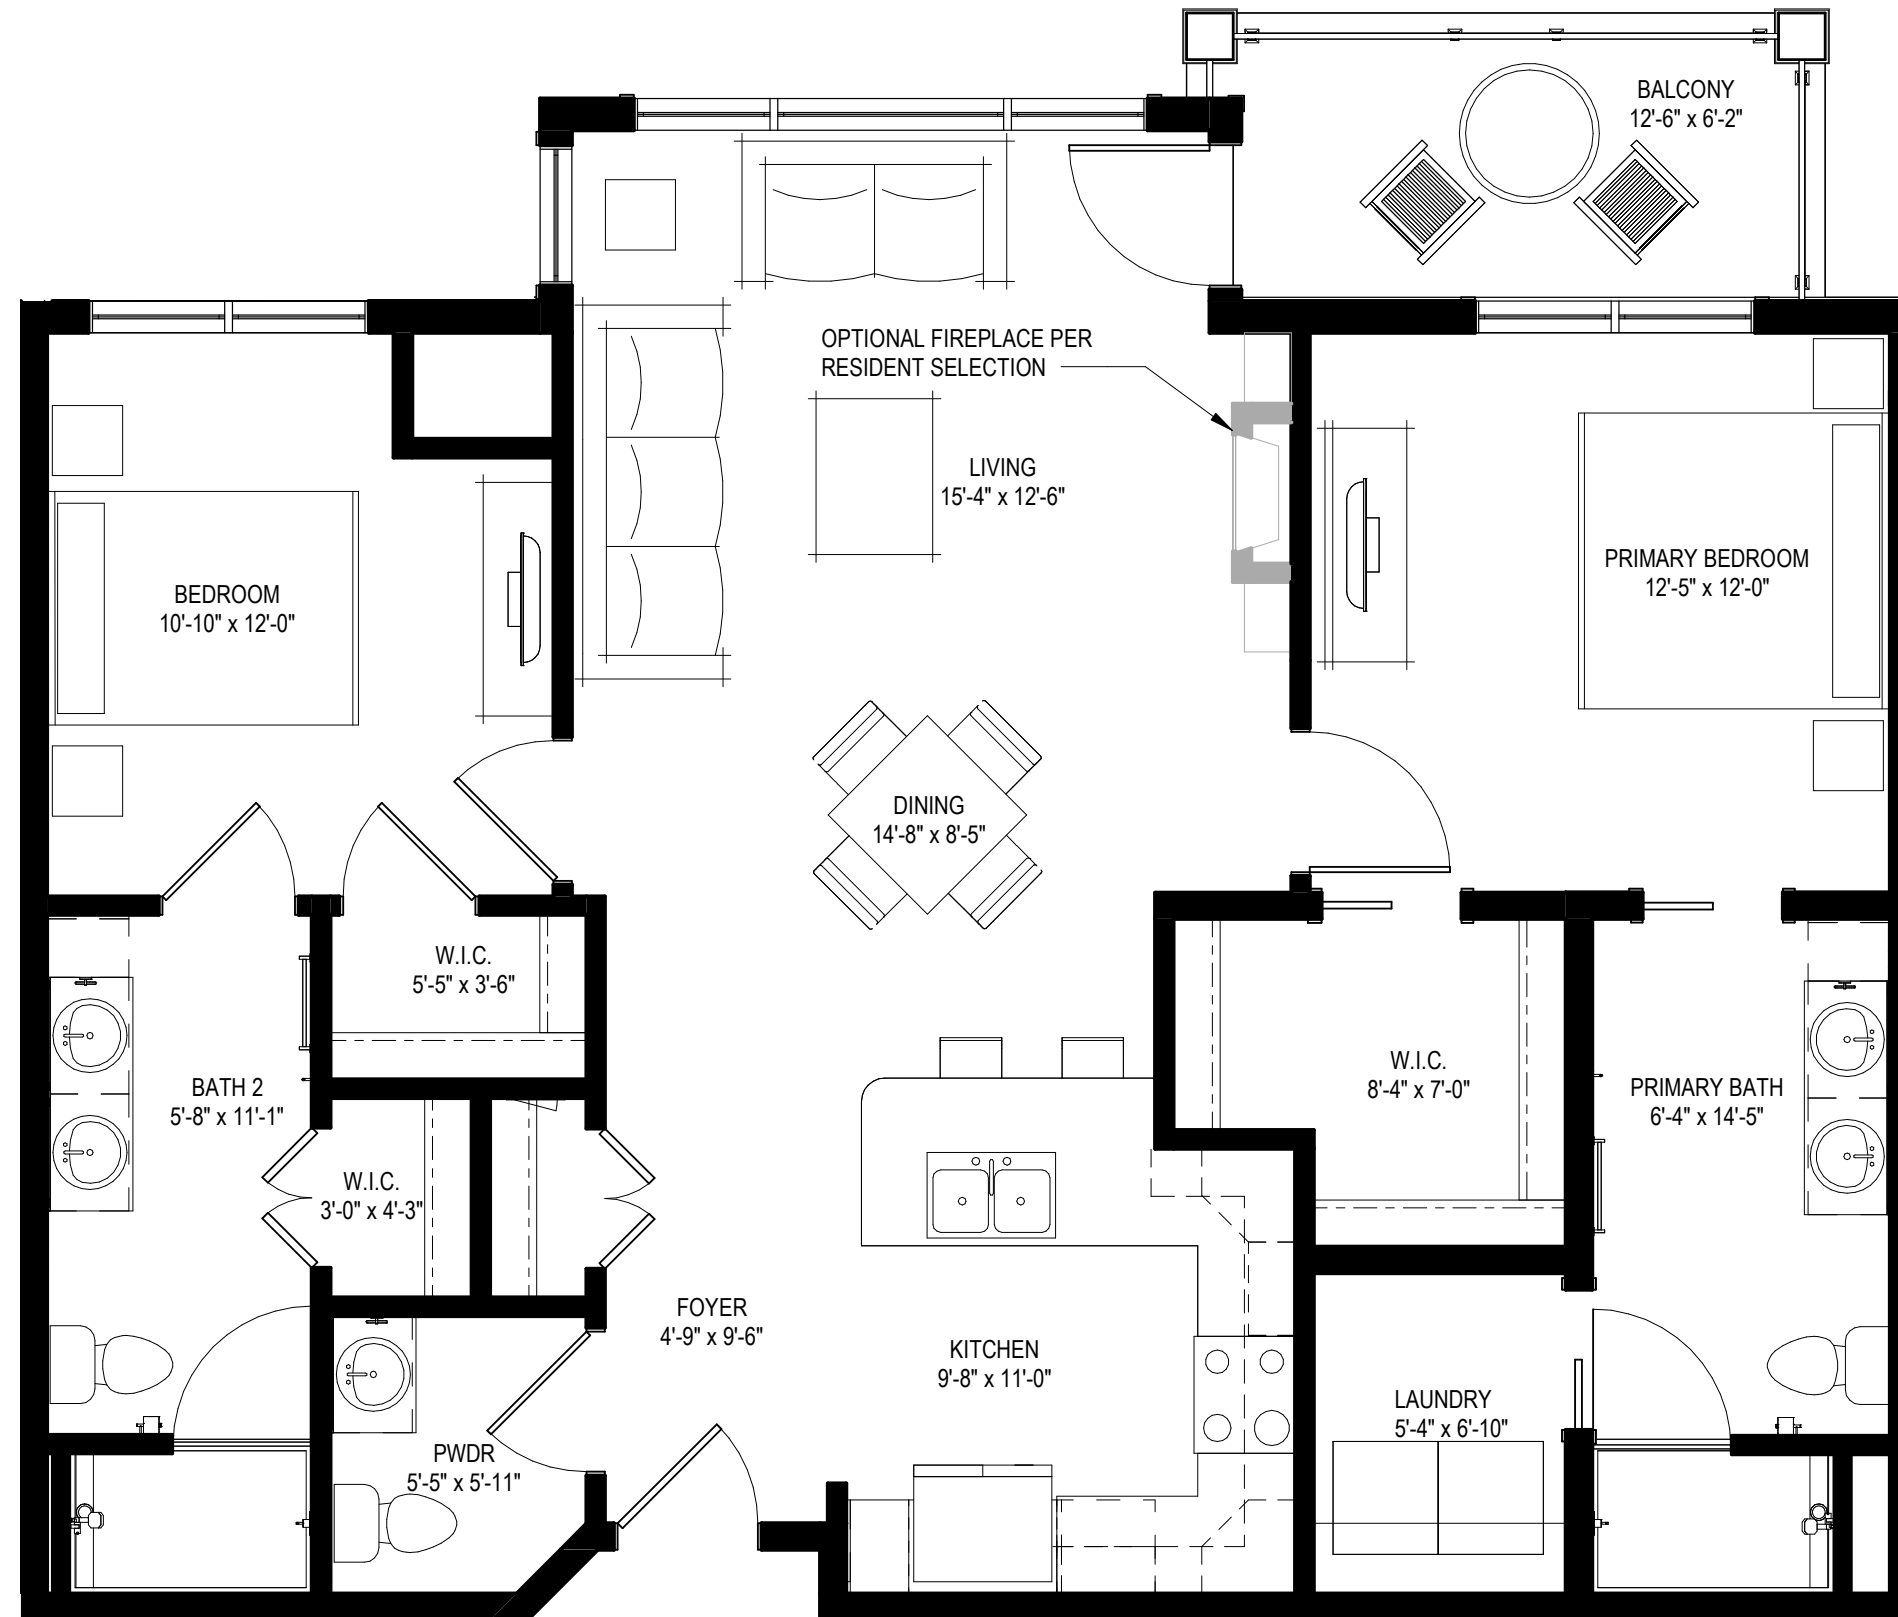

Hepburn

Two Bedroom Deluxe • 1,150 Sq. Ft. • Independent Living

Floor plans shown are preliminary and may be modified. Final layouts, dimensions, and features may vary. Pricing is subject to change.