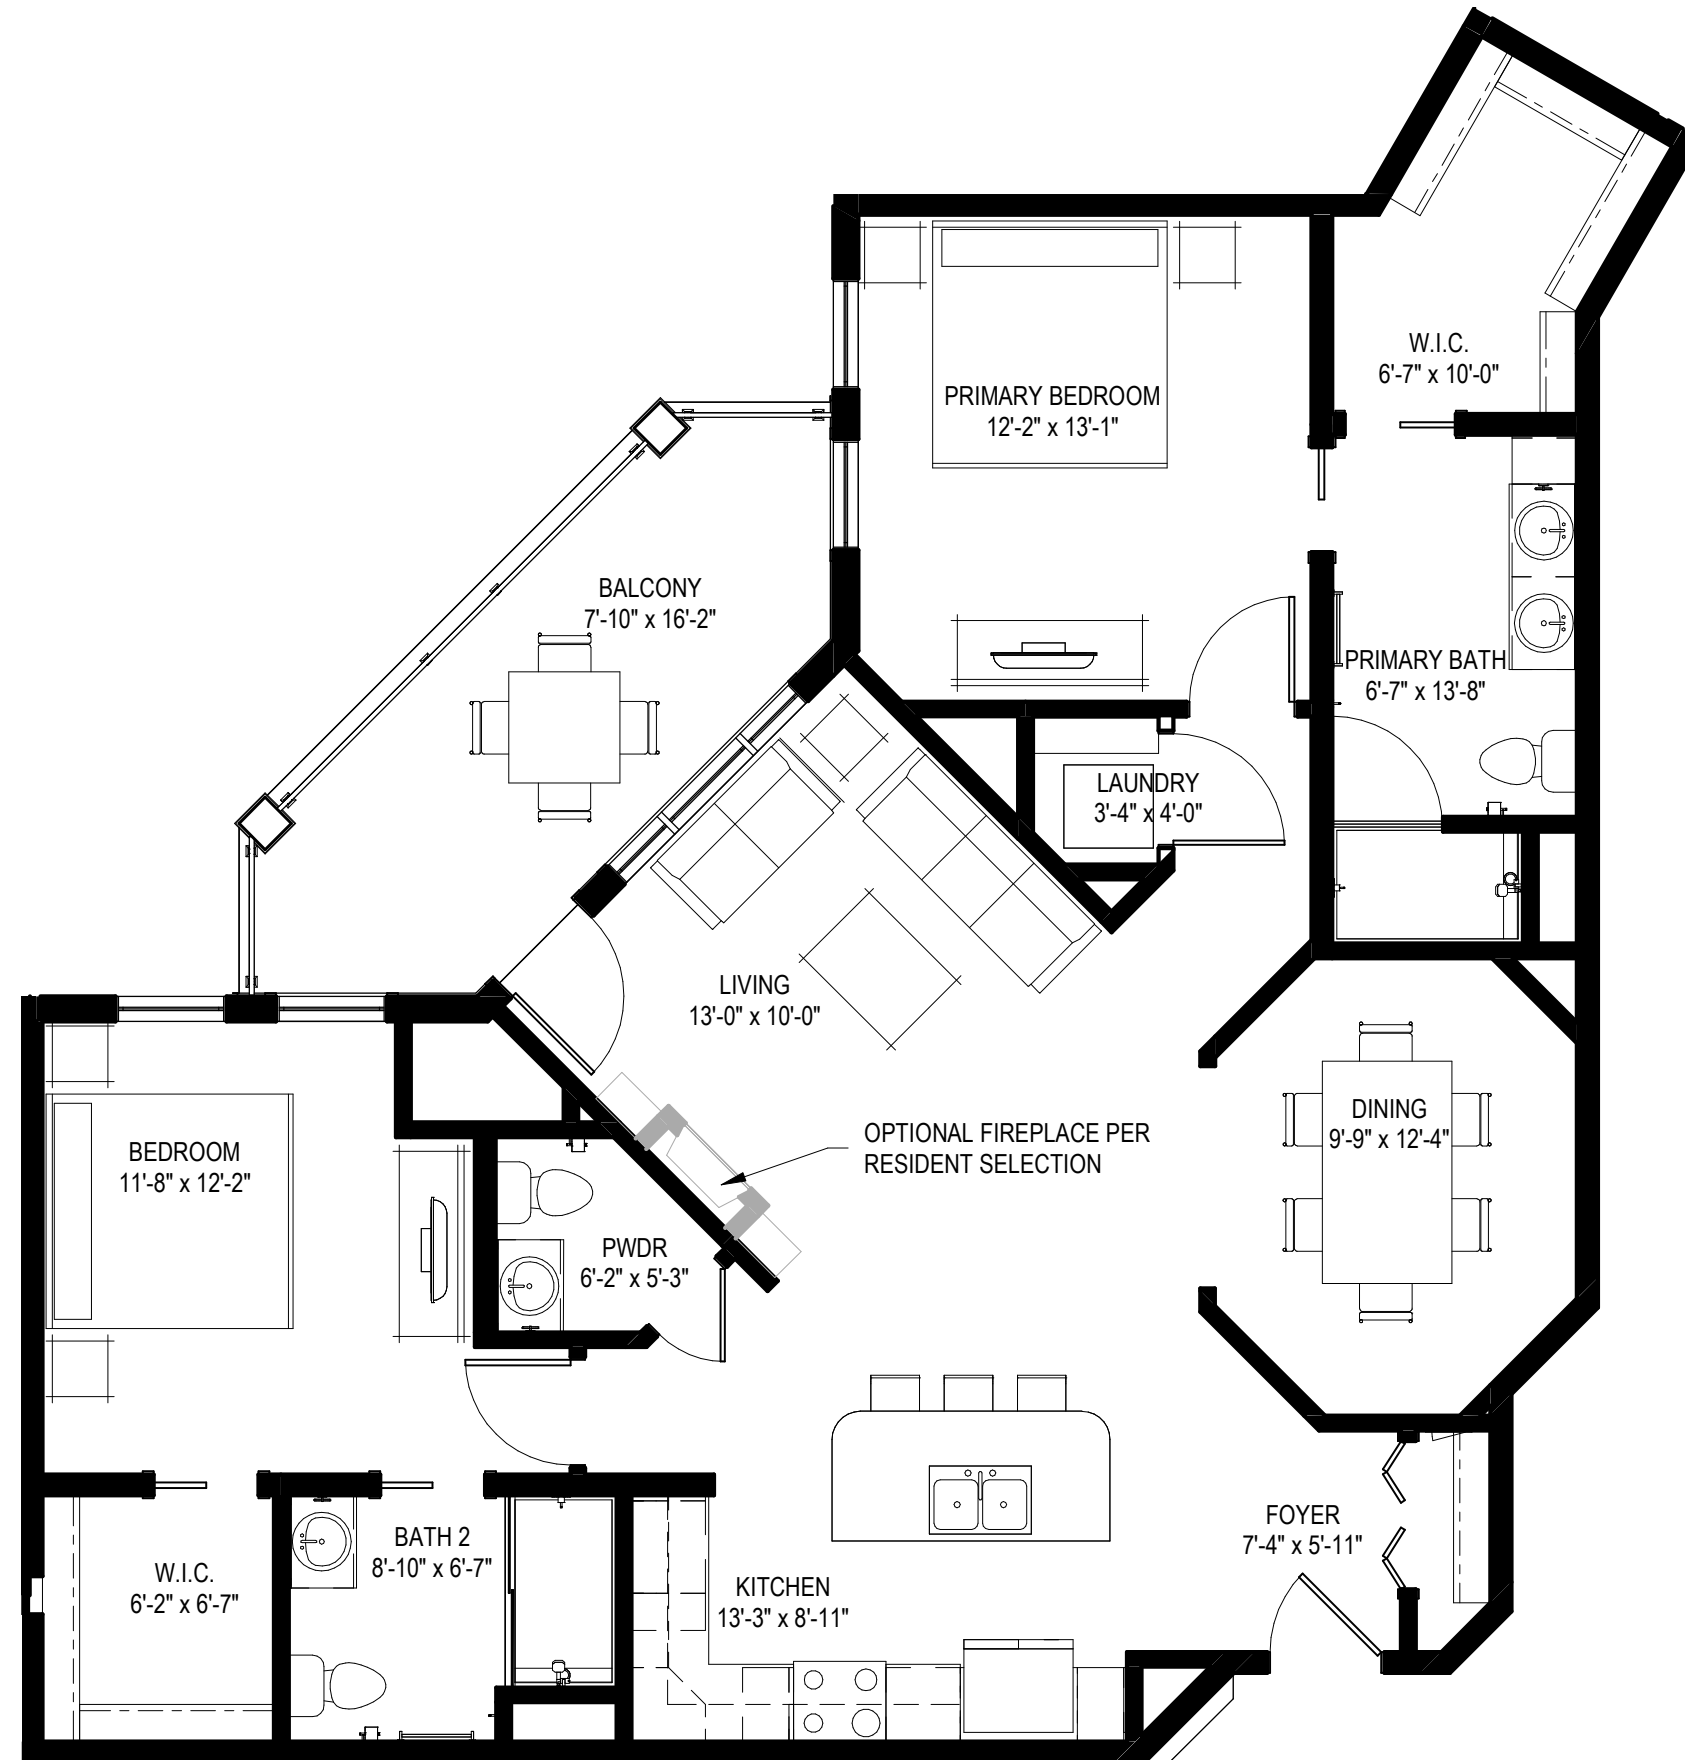

Webster

Two Bedroom (Corner) • 1,315 Sq. Ft. • Independent Living

Floor plans shown are preliminary and may be modified. Final layouts, dimensions, and features may vary. Pricing is subject to change.

186 Jerry Browne Road • Mystic, CT 06355
StoneRidgeLCS.com

3/16" = 1'0"

Managed by